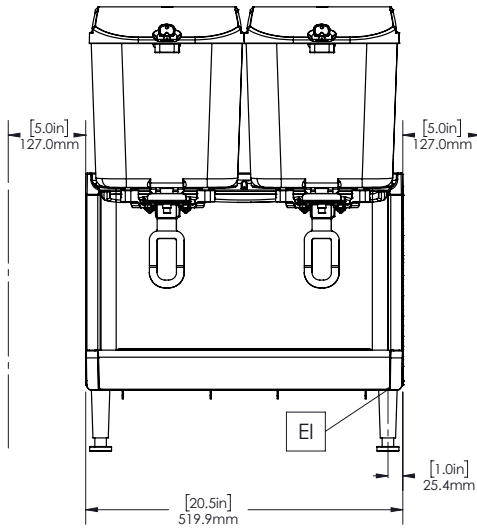

Front

Electric

Supply voltage:

CCCRKX (ECS2D22UK) 220-240 V/1N ph/50/60 Hz

Electrical power max.:

0.6 kW

Key Information:

External dimensions, Width:	521 mm
External dimensions, Depth:	451 mm
External dimensions, Height:	729 mm
Net weight:	ISO 9001 kg
Shipping weight:	37 kg
Shipping height:	650 mm
Shipping width:	500 mm
Shipping depth:	650 mm

Sustainability

Refrigerant type: R290