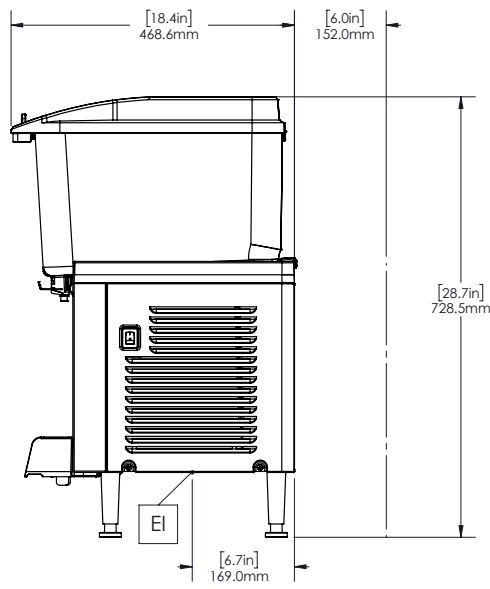

Side

Electric

Supply voltage:

CCCRKX (ECS2D22UK) 220-240 V/1N ph/50/60 Hz

Electrical power max.:

0.6 kW

Key Information:

External dimensions, Width:	521 mm
External dimensions, Depth:	451 mm
External dimensions, Height:	729 mm
Net weight:	ISO 9001 kg
Shipping weight:	37 kg
Shipping height:	650 mm
Shipping width:	500 mm
Shipping depth:	650 mm

Sustainability

Refrigerant type: R290