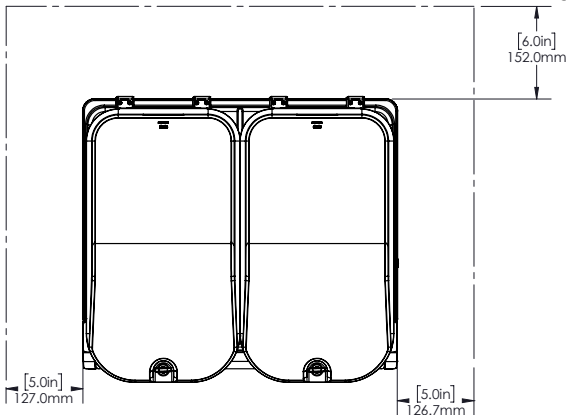

Top

Electric

Supply voltage:

CCCRKX (ECS2D22UK) 220-240 V/1N ph/50/60 Hz

Electrical power max.:

0.6 kW

Key Information:

External dimensions, Width:	521 mm
External dimensions, Depth:	451 mm
External dimensions, Height:	729 mm
Net weight:	ISO 9001 kg
Shipping weight:	37 kg
Shipping height:	650 mm
Shipping width:	500 mm
Shipping depth:	650 mm

Sustainability

Refrigerant type: R290